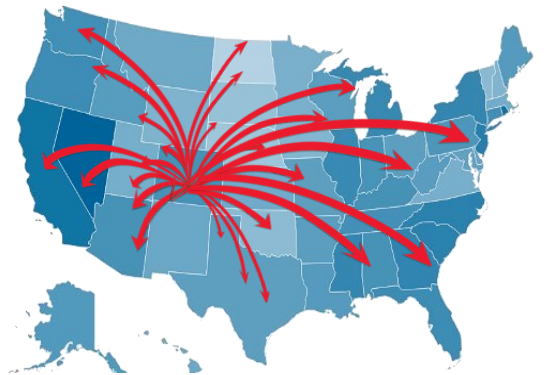

ABOUT US

FOUNDED IN 1991, TR TOPPERS SPECIALIZES IN PROVIDING PREMIUM TOPPINGS AND INCLUSIONS FOR A VARIETY OF APPLICATIONS IN THE FOOD INDUSTRY. AT OUR FACILITY IN PUEBLO, COLORADO WE CAN CHOP, BLEND, ASSEMBLE, OR REPACK PRODUCTS TO BEST FIT YOUR NEEDS. WE DISTRIBUTE OUR PRODUCTS NATIONWIDE TO NUMEROUS FOODSERVICE WAREHOUSES ON A WEEKLY BASIS. OUR MANUFACTURING FACILITY CONSISTENTLY RECEIVES HIGH MARKS FROM AUDITING AND REGULATORY AGENCIES AND IS CURRENTLY SQF LEVEL 2 CERTIFIED.